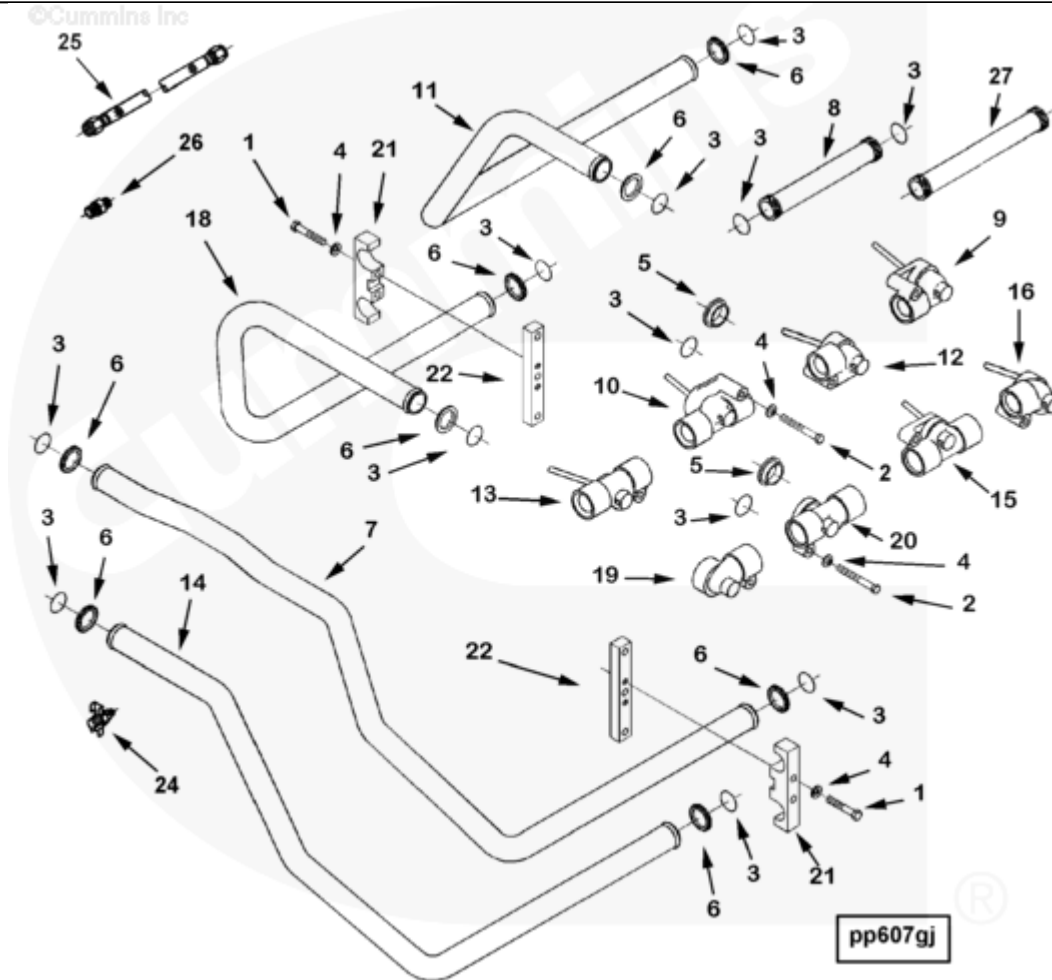

Parts Catalog - Option Detail

Electronic Parts Catalog - Option Detail				
Option	Group	Graphic	Film Card	Date
PP2404-04	10.01.1	pp607gj	K38	02-APR-07
Engines	GTA38, K38, KTA38GC CM558, QSK38 CM2150 K106, QSK38 CM2150 MCRS, QSK38 CM850 MCRS			

SMALL | MEDIUM | LARGE

Cart	Ref No	Part Number	Part Description	Required	Remarks
View My Cart					
		PP2404-04	Aftercooler Plumbing		
<input type="checkbox"/>	1	S 104	Hexagon Head Cap Screw	4	3/8 - 16 X 2 1/4 in.
<input type="checkbox"/>	2	S 105	Hexagon Head Cap Screw	8	3/8 - 16 X 3 1/2 in.
<input type="checkbox"/>	3	68910	O-Ring Seal	24	

<input type="checkbox"/>	4	3036460	Spring Washer	12	
<input type="checkbox"/>	5	3058812	Dust Seal	16	
<input type="checkbox"/>	6	3063294	Grommet Seal	8	
<input type="checkbox"/>	7	3066355	Water Transfer Tube	1	
<input type="checkbox"/>	8	3066358	Water Transfer Tube	4	
<input type="checkbox"/>	9	3633134	Water Transfer Connection	1	Right bank supply
<input type="checkbox"/>	10	3633135	Water Transfer Connection	1	Right bank supply
<input type="checkbox"/>	11	3066349	Water Transfer Tube	1	
<input type="checkbox"/>	12	3633121	Water Transfer Connection	1	Right bank return
<input type="checkbox"/>	13	3633122	Water Transfer Connection	1	Right bank return
<input type="checkbox"/>	14	3066352	Water Transfer Tube	1	
<input type="checkbox"/>	15	3633123	Water Transfer Connection	1	Left Bank return
<input type="checkbox"/>	16	3633120	Water Transfer Connection	1	Left Bank return
<input type="checkbox"/>	18	3066346	Water Transfer Tube	1	
<input type="checkbox"/>	19	3633133	Water Transfer Connection	1	Left bank supply
<input type="checkbox"/>	20	3633132	Water Transfer Connection	1	Left bank supply
<input type="checkbox"/>	21	3629820	Tube Brace	2	
<input type="checkbox"/>	22	3629821	Tube Brace	2	
<input type="checkbox"/>	24	3634708	Draincock	4	
<input type="checkbox"/>	25	AK 4010 SS	Flexible Hose	2	
<input type="checkbox"/>	26	3066467	Male Union	6	
<input type="checkbox"/>	27	3050953	Water Transfer Tube	1	